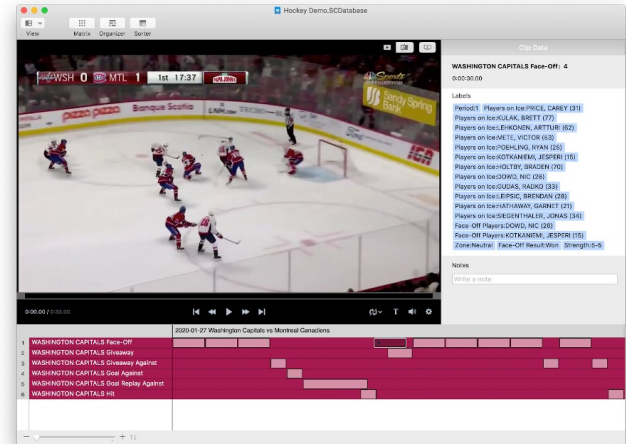

Multi-Game Analysis

KEY TAKEAWAYS

Hudl Sportscode takes multi-game analysis to the next level — both in terms of performance and insight. A Sportscode database now has a distinct package structure that is optimized for fast analysis across a whole season's worth of games.

You can view and edit standalone or reference databases as a table, similar to a sorter, which makes for simpler editing of labels and notes.

RESOURCES

[Book a 1:1 Expert Chat](#)

NOTES

VISUAL

Database