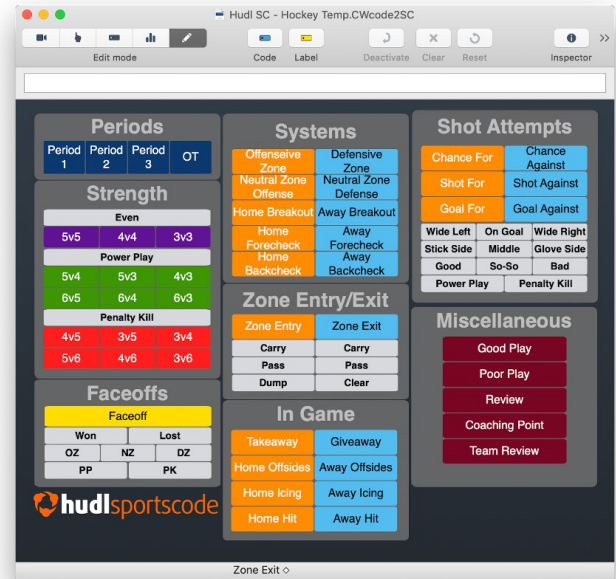

What's staying the same?

KEY TAKEAWAYS

Here are the workflows that map without issue:

- Code Window
- Most Timeline Functions
- Flagging
- Label Mode
- Live Notes
- Import/Export XML
- Multiple Timelines
- Primary Keyboard Shortcuts

RESOURCES

[Book a 1:1 Expert Chat](#)

NOTES

VISUAL